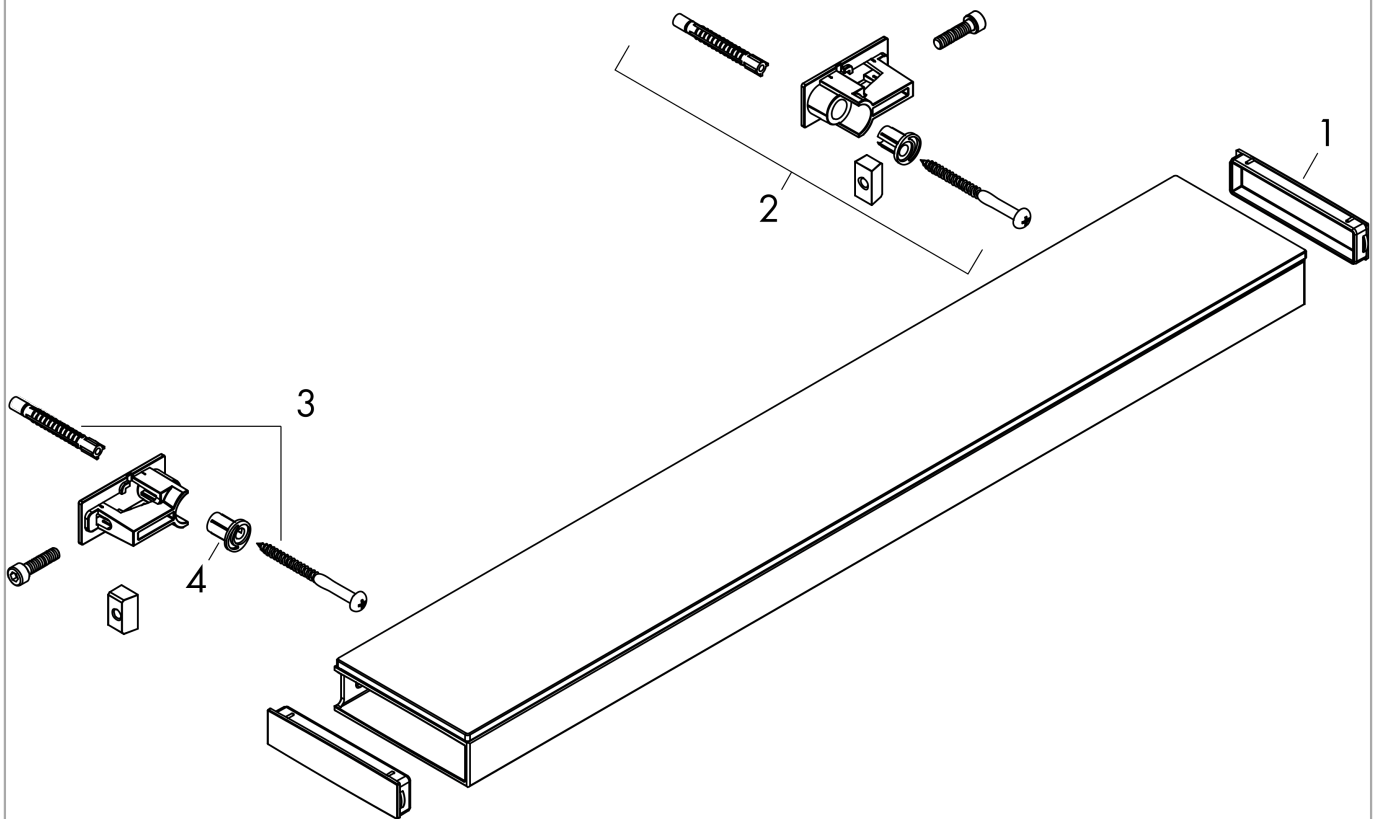

**Rainfinity
Shelf 500**

Surface: **matte white** Part no. : **26844700**

Description

Features

- Wall-mounted
- Material frame: solid Brass
- Material shelf: Safety glass
- Shelf color: graphite
- With mounting material
- Concealed fastening
- Diameter of drilled hole: 6 mm

Item details

List Price \$ 413.00

Design awards

reddot award 2019
best of the best

Product image

Scale drawing

**Rainfinity
Shelf 500**

Surface: **matte white** Part no. : **26844700**

Exploded drawing

Year of production: **>07/19**

**Rainfinity
Shelf 500**

Surface: **matte white** Part no. : **26844700**

Spare parts list

Year of production: >**07/19**

Pos.	Description	Part no.	Price	PU
1	cover	93516000	-	1
2	support cpl.	93515000	-	1
3	mounting set	96179000	-	1
4	excentric socket	97604000	-	1