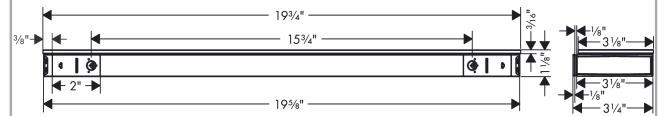

**Rainfinity
Shelf 500**

Surface: **matte white** Part no. : **26844700**

Description

Features

- Wall-mounted
- Material frame: solid Brass
- Material shelf: Safety glass
- Shelf color: graphite
- With mounting material
- Concealed fastening
- Diameter of drilled hole: 6 mm

Item details

List Price \$ 413.00

Design awards

reddot award 2019
best of the best

Product image

Scale drawing

**Rainfinity
Shelf 500**

Surface: **matte white** Part no. : **26844700**

Exploded drawing

Year of production: **>07/19**

**Rainfinity
Shelf 500**

Surface: **matte white** Part no. : **26844700**

Spare parts list

Year of production: >**07/19**

Pos.	Description	Part no.	Price	PU
1	cover	93516000	-	1
2	support cpl.	93515000	-	1
3	mounting set	96179000	-	1
4	excentric socket	97604000	-	1